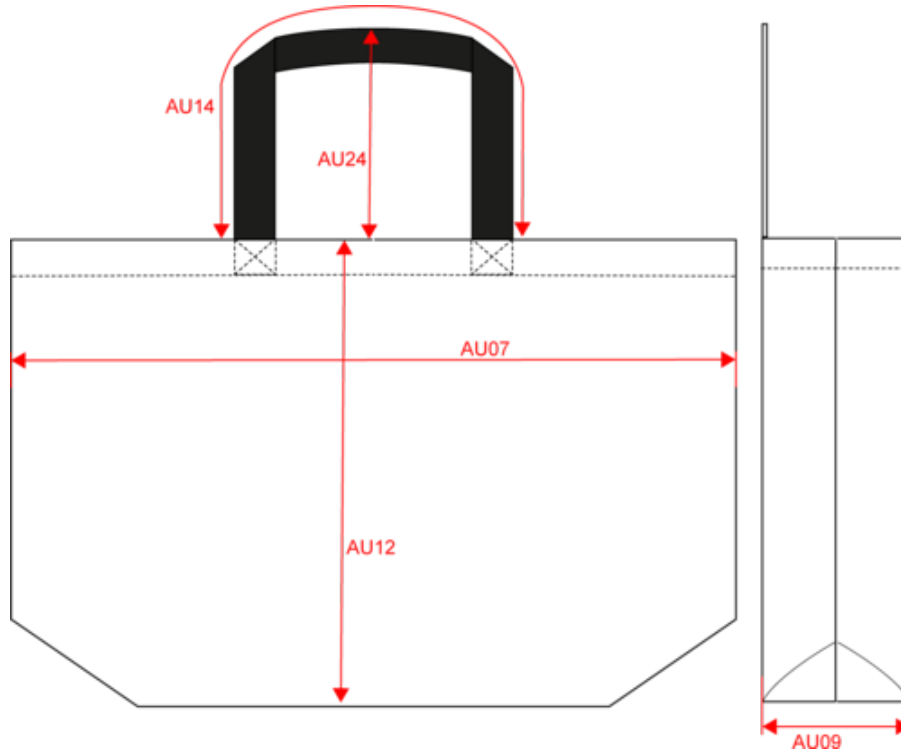

Washing instructions

KI0297

XXL shopping bag

Dimensions (cm)

Measurements in cm	One size
AU09 - Depth of bottom part	15.00
AU12 - Total height	48.00
AU14 - Handle length	55.00
AU24 - Handle height	21.00
	55.00
AU07 - Total width	70.00